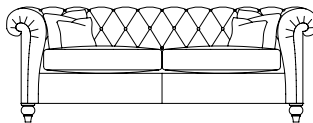

Medium Sofa
85H x 229W x 124D cms