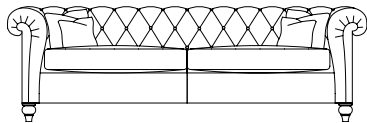

CONNAUGHT

Grand Sofa
85H x 266W x 124D cms