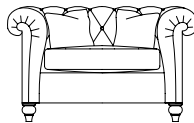

Haig Chair
85H x 137W x 106D cms