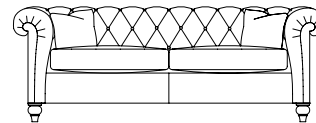

Minor Sofa
85H x 229W x 106D cms