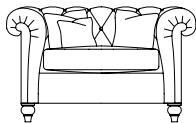

Reading Chair
85H x 156W x 124D cms