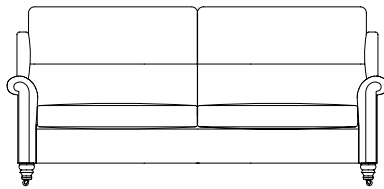

Large 2 Cushion Sofa
105H x 227W x 107D cms

Minor Large 2 Cushion Sofa
101H x 221W x 99D cms