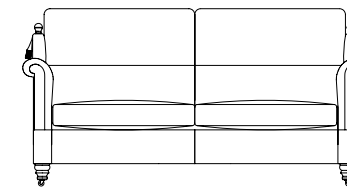

Medium Drop Arm Sofa
105H x 200W x 107D cms

Standard Specifications

- Available in leather or soft cover
- Hardwood frame, coil sprung seat with sprung edge and serpentine sprung back
- Seat filling - Supawrap (foam core with fibre wrap)
- Back cushion filling - fibre
- Solid brass castors at front
- Wood finish - antique

Optional Specifications

- Choose from our range of metal finishes
- Choose from our range of wood finishes
- Available with castorless leg
- Protective arm throws (fabric only)*
- Available with hand sewn valance*
- Available with removable back leg*
- Available with scatter cushions*

*Denotes chargeable options

See this model in a range of fabrics at
duresta.com/configurator