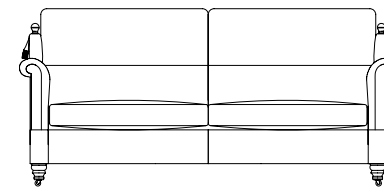

Large Drop Arm 2 Cushion Sofa
105H x 227W x 107D cms