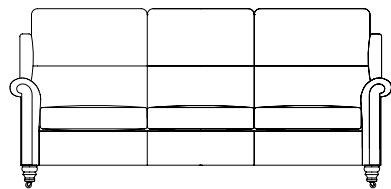

SOUTHSEA

Large 3 Cushion Sofa
105H x 227W x 107D cms

Minor Large 3 Cushion Sofa
101H x 221W x 99D cms