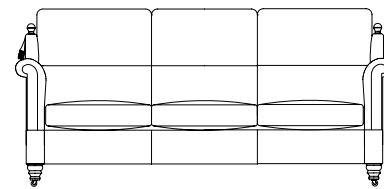

Large Drop Arm 3 Cushion Sofa
105H x 227W x 107D cms