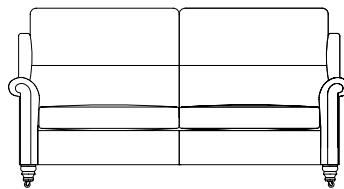

Medium Sofa
105H x 200W x 107D cms

Minor Medium Sofa
101H x 194W x 99D cms