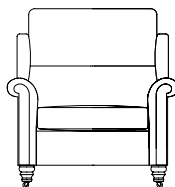

Chair
105H x 100W x 107D cms

Minor Chair
101H x 94W x 99D cms