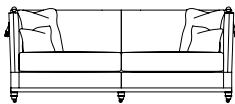

# TRAFALGAR

Grand Cushion Back Sofa  
93H x 264W x 109D cms

3 Seater Cushion Back Sofa  
93H x 223W x 109D cms

2.5 Seater Cushion Back Sofa  
93H x 184W x 109D cms

Horatio Chair  
101H x 84W x 108D cms

Trafalgar Chair  
89H x 80W x 98D cms

Grand Scatter Back Sofa  
93H x 264W x 109D cms

3 Seater Scatter Back Sofa  
93H x 223W x 109D cms

2.5 Seater Scatter Back Sofa  
93H x 184W x 109D cms

Emma Chair  
96H x 82W x 95D cms

Trafalgar Stool  
52H x 128W x 128D cms