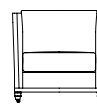

# TRAFALGAR

Grand Cushion Back Sofa  
93H x 264W x 109D cms

3 Seater Cushion Back Sofa  
93H x 223W x 109D cms

2.5 Seater Cushion Back Sofa  
93H x 184W x 109D cms

Horatio Chair  
101H x 84W x 108D cms

Trafalgar Chair  
89H x 80W x 98D cms

Grand Scatter Back Sofa  
93H x 264W x 109D cms

3 Seater Scatter Back Sofa  
93H x 223W x 109D cms

2.5 Seater Scatter Back Sofa  
93H x 184W x 109D cms

Emma Chair  
96H x 82W x 95D cms

Trafalgar Stool  
52H x 128W x 128D cms