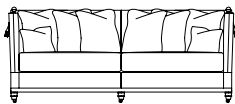

# TRAFALGAR

Grand Cushion Back Sofa  
93H x 264W x 109D cms

3 Seater Cushion Back Sofa  
93H x 223W x 109D cms

2.5 Seater Cushion Back Sofa  
93H x 184W x 109D cms

Horatio Chair  
101H x 84W x 108D cms

Trafalgar Chair  
89H x 80W x 98D cms

Grand Scatter Back Sofa  
93H x 264W x 109D cms

3 Seater Scatter Back Sofa  
93H x 223W x 109D cms

2.5 Seater Scatter Back Sofa  
93H x 184W x 109D cms

Emma Chair  
96H x 82W x 95D cms

Trafalgar Stool  
52H x 128W x 128D cms