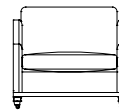

# TRAFALGAR

Grand Cushion Back Sofa  
93H x 264W x 109D cms

3 Seater Cushion Back Sofa  
93H x 223W x 109D cms

2.5 Seater Cushion Back Sofa  
93H x 184W x 109D cms

Horatio Chair  
101H x 84W x 108D cms

Trafalgar Chair  
89H x 80W x 98D cms

Grand Scatter Back Sofa  
93H x 264W x 109D cms

3 Seater Scatter Back Sofa  
93H x 223W x 109D cms

2.5 Seater Scatter Back Sofa  
93H x 184W x 109D cms

Emma Chair  
96H x 82W x 95D cms

Trafalgar Stool  
52H x 128W x 128D cms