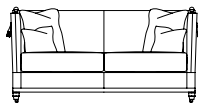

# TRAFALGAR

Grand Cushion Back Sofa  
93H x 264W x 109D cms

3 Seater Cushion Back Sofa  
93H x 223W x 109D cms

2.5 Seater Cushion Back Sofa  
93H x 184W x 109D cms

Horatio Chair  
101H x 84W x 108D cms

Trafalgar Chair  
89H x 80W x 98D cms

Grand Scatter Back Sofa  
93H x 264W x 109D cms

3 Seater Scatter Back Sofa  
93H x 223W x 109D cms

2.5 Seater Scatter Back Sofa  
93H x 184W x 109D cms

Emma Chair  
96H x 82W x 95D cms

Trafalgar Stool  
52H x 128W x 128D cms