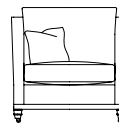

# TRAFALGAR

Grand Cushion Back Sofa  
93H x 264W x 109D cms

3 Seater Cushion Back Sofa  
93H x 223W x 109D cms

2.5 Seater Cushion Back Sofa  
93H x 184W x 109D cms

Horatio Chair  
101H x 84W x 108D cms

Trafalgar Chair  
89H x 80W x 98D cms

Grand Scatter Back Sofa  
93H x 264W x 109D cms

3 Seater Scatter Back Sofa  
93H x 223W x 109D cms

2.5 Seater Scatter Back Sofa  
93H x 184W x 109D cms

Emma Chair  
96H x 82W x 95D cms

Trafalgar Stool  
52H x 128W x 128D cms