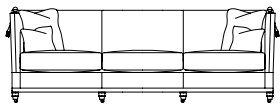

# TRAFALGAR

Grand Cushion Back Sofa  
93H x 264W x 109D cms

3 Seater Cushion Back Sofa  
93H x 223W x 109D cms

2.5 Seater Cushion Back Sofa  
93H x 184W x 109D cms

Horatio Chair  
101H x 84W x 108D cms

Trafalgar Chair  
89H x 80W x 98D cms

Grand Scatter Back Sofa  
93H x 264W x 109D cms

3 Seater Scatter Back Sofa  
93H x 223W x 109D cms

2.5 Seater Scatter Back Sofa  
93H x 184W x 109D cms

Emma Chair  
96H x 82W x 95D cms

Trafalgar Stool  
52H x 128W x 128D cms