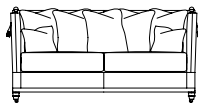

# TRAFALGAR

Grand Cushion Back Sofa  
93H x 264W x 109D cms

3 Seater Cushion Back Sofa  
93H x 223W x 109D cms

2.5 Seater Cushion Back Sofa  
93H x 184W x 109D cms

Horatio Chair  
101H x 84W x 108D cms

Trafalgar Chair  
89H x 80W x 98D cms

Grand Scatter Back Sofa  
93H x 264W x 109D cms

3 Seater Scatter Back Sofa  
93H x 223W x 109D cms

2.5 Seater Scatter Back Sofa  
93H x 184W x 109D cms

Emma Chair  
96H x 82W x 95D cms

Trafalgar Stool  
52H x 128W x 128D cms