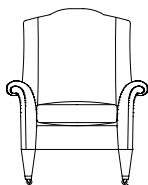

WING CHAIRS

Shaftesbury Wing Chair
113H x 92W x 92D cms