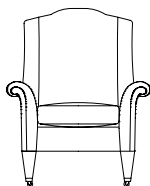

Somerset Wing Chair
113H x 92W x 92D cms