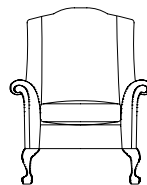

Dartmouth Wing Chair
113H x 92W x 92D cms