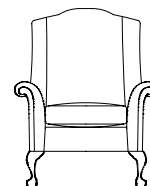

Devonshire Wing Chair
113H x 92W x 92D cms

Standard Specifications

- Dartmouth & Shaftesbury are leather
- Devonshire & Somerset are fabric
- Hardwood frame, coil sprung seat with sprung edge and serpentine sprung back
- Seat filling - Supawrap (foam core with fibre wrap)
- Wood finish - antique
- Devonshire & Dartmouth - hand carved ball and claw
- Somerset & Shaftesbury - solid brass castor

Optional Specifications

- Seat filling - duck feather and down
- Choose from our range of wood finishes
- Choose from our range of metal finishes (Somerset & Shaftesbury only)
- Available with feature studs in a range of colours*

* Denotes chargeable option

See this model in a range of fabrics at
duresta.com/configurator

DURESTA.COM