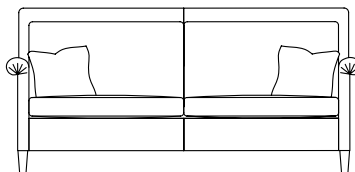

Medium Sofa
91H x 198W x 99D cms