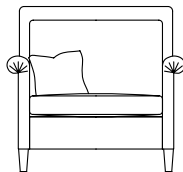

Chair
91H x 98W x 99D cms