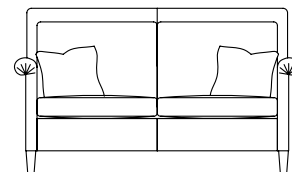

Small Sofa
91H x 160W x 99D cms