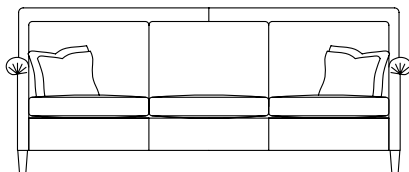

Boutique Abode

GABRIELLE

Image: Shown in Taormina Black with Solitaire Noir and Allure Noir scatters and featured studding

Large Sofa
91H x 224W x 99D cms