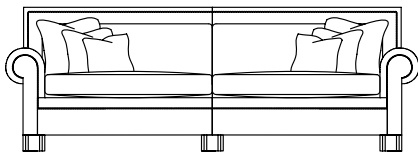

Grand Split Sofa
91H x 259W x 109D cms