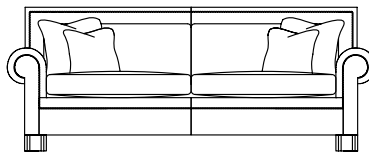

Large Sofa
91H x 231W x 109D cms