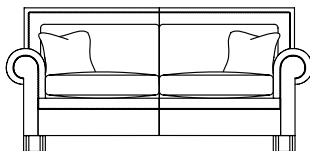

Small Sofa
91H x 193W x 109D cms