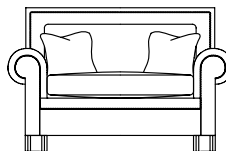

Reading Chair
91H x 141W x 109D cms

Standard Specifications

- Available in soft cover only
- Hardwood frame, coil sprung seat with sprung edge and serpentine sprung back
- Seat filling - Supawrap (foam core with fibre wrap)
- Back & scatter filling - duck feather
- Wood finish - ebony
- Available with feature studs*
- Available with removable back leg

- Scatters - Grand: 2 large, 2 medium & 2 small; Large: 2 large & 2 medium; Small & Grand Reading Chair: 2 medium

Optional Specifications

- Seat filling - Duraluxe
- Back & scatter filling - fibre
- Choose from our range of metal stud finishes*
- Choose from our range of wood finishes
- Protective arm throws*

*Denotes chargeable option

See this model in a range of fabrics at
duresta.com/configurator