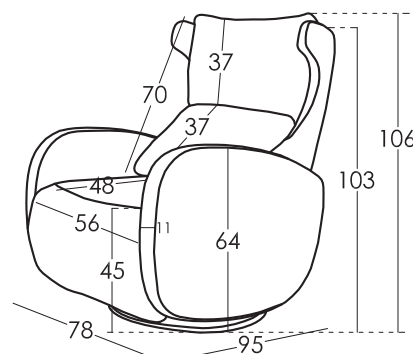

Model **KIM**

Guarantee

Frame	Lifetime warranty
Seat Suspension	10 years
Mechanisms	5 years
Rest of Pieces	2 years*

*6-month guaranty extension by activating it on the web

Technical Information

Frame	Frame of pine wood and MDF
Seat Suspension	N.E.A. 10 Years Guarantee
Back Suspension	Webbing 80mm
Seat Foam	30Kg foam on seat cushions + fibre
Seat Firmness	Medium Foam (white) *
Back Cushions	Soft Foam (grey) *
Loose Cushions	
Legs Options	Swivel leg
Colors	Shiny

Comments: * You would like to know more?
Check the FAQs section in our website

Cushions Measures

Measures

Scheme

Width	78 cm
Height	106 cm
Depth	95 cm
Seat Height	45 cm
Arm Height	55 cm
Back Height	70 cm
Depth when open	155 cm
Net Weight	- kg
Gross Weight	40 kg
Volume m3	0,70 m3