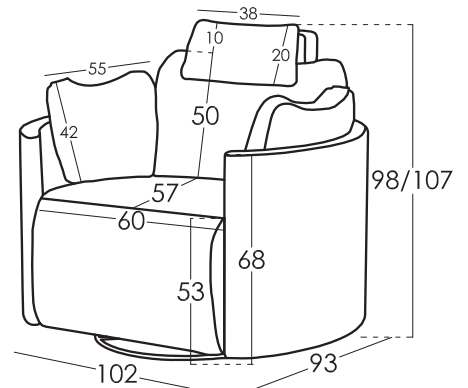

Scheme

Packaging

Shrink wrapping plastic packaging with protective corner brackets