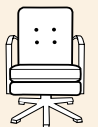

Chair arm height is 30mm lower than the sofa arm height

Swivel chair\*  
H 970mm  
W 640mm  
D 860mm

Legged Ottoman  
H 370mm  
W 990mm  
D 580mm

Storage stool  
H 410mm  
W 640mm  
D 580mm  
Supplied on glides