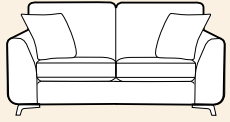

# standard back

Grand sofa  
H 950mm  
W 2280mm  
D 1000mm

3 seater sofa  
H 950mm  
W 2050mm  
D 1000mm

2 seater sofa  
H 950mm  
W 1850mm  
D 1000mm

Snuggler  
H 950mm  
W 1400mm  
D 1000mm

Chair  
H 950mm  
W 990mm  
D 1000mm  
Arm height 670mm

Chair arm height is 30mm lower than the sofa arm height

Swivel chair\*  
H 970mm  
W 640mm  
D 860mm

Legged Ottoman  
H 370mm  
W 990mm  
D 580mm

Storage stool  
H 410mm  
W 640mm  
D 580mm  
Supplied on glides