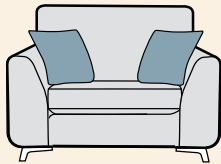

Snuggler

- Body, seat and back cushion
- Two small scatter cushions