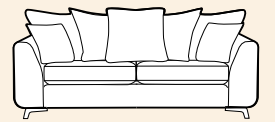

# standard back

Grand sofa  
H 950mm  
W 2280mm  
D 1000mm

3 seater sofa  
H 950mm  
W 2050mm  
D 1000mm

2 seater sofa  
H 950mm  
W 1850mm  
D 1000mm

Snuggler  
H 950mm  
W 1400mm  
D 1000mm

Chair  
H 950mm  
W 990mm  
D 1000mm  
Arm height 670mm

Chair arm height is 30mm lower than the sofa arm height

Swivel chair\*  
H 970mm  
W 640mm  
D 860mm

Legged Ottoman  
H 370mm  
W 990mm  
D 580mm

Storage stool  
H 410mm  
W 640mm  
D 580mm  
Supplied on glides

# pillow back

Grand sofa  
H 950mm  
W 2280mm  
D 1000mm

3 seater sofa  
H 950mm  
W 2050mm  
D 1000mm

2 seater sofa  
H 950mm  
W 1850mm  
D 1000mm

Snuggler  
H 950mm  
W 1400mm  
D 1000mm

Chair  
H 950mm  
W 990mm  
D 1000mm  
Arm height 670mm