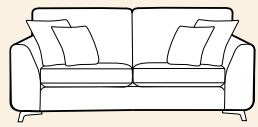

# standard back

Grand sofa  
H 950mm  
W 2280mm  
D 1000mm

3 seater sofa  
H 950mm  
W 2050mm  
D 1000mm

2 seater sofa  
H 950mm  
W 1850mm  
D 1000mm

Snuggler  
H 950mm  
W 1400mm  
D 1000mm

Chair  
H 950mm  
W 990mm  
D 1000mm  
Arm height 670mm

Chair arm height is 30mm lower than the sofa arm height

Swivel chair\*  
H 970mm  
W 640mm  
D 860mm

Legged Ottoman  
H 370mm  
W 990mm  
D 580mm

Storage stool  
H 410mm  
W 640mm  
D 580mm  
Supplied on glides

# pillow back

Grand sofa  
H 950mm  
W 2280mm  
D 1000mm

3 seater sofa  
H 950mm  
W 2050mm  
D 1000mm

2 seater sofa  
H 950mm  
W 1850mm  
D 1000mm

Snuggler  
H 950mm  
W 1400mm  
D 1000mm

Chair  
H 950mm  
W 990mm  
D 1000mm  
Arm height 670mm