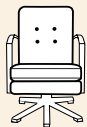

# standard back

Grand sofa  
H 950mm  
W 2280mm  
D 1000mm

3 seater sofa  
H 950mm  
W 2050mm  
D 1000mm

2 seater sofa  
H 950mm  
W 1850mm  
D 1000mm

Snuggler  
H 950mm  
W 1400mm  
D 1000mm

Chair  
H 950mm  
W 990mm  
D 1000mm  
Arm height 670mm

Chair arm height is 30mm lower than the sofa arm height

Swivel chair\*  
H 970mm  
W 640mm  
D 860mm

Legged Ottoman  
H 370mm  
W 990mm  
D 580mm

Storage stool  
H 410mm  
W 640mm  
D 580mm  
Supplied on glides