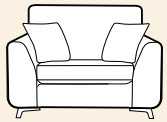

# standard back

Grand sofa  
H 950mm  
W 2280mm  
D 1000mm

3 seater sofa  
H 950mm  
W 2050mm  
D 1000mm

2 seater sofa  
H 950mm  
W 1850mm  
D 1000mm

Snuggler  
H 950mm  
W 1400mm  
D 1000mm

Chair  
H 950mm  
W 990mm  
D 1000mm  
Arm height 670mm

Chair arm height is 30mm lower than the sofa arm height

Swivel chair\*  
H 970mm  
W 640mm  
D 860mm

Legged Ottoman  
H 370mm  
W 990mm  
D 580mm

Storage stool  
H 410mm  
W 640mm  
D 580mm  
Supplied on glides

# pillow back

Grand sofa  
H 950mm  
W 2280mm  
D 1000mm

3 seater sofa  
H 950mm  
W 2050mm  
D 1000mm

2 seater sofa  
H 950mm  
W 1850mm  
D 1000mm

Snuggler  
H 950mm  
W 1400mm  
D 1000mm

Chair  
H 950mm  
W 990mm  
D 1000mm  
Arm height 670mm