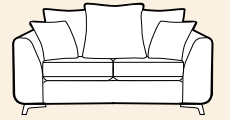

# standard back

Grand sofa  
H 950mm  
W 2280mm  
D 1000mm

3 seater sofa  
H 950mm  
W 2050mm  
D 1000mm

2 seater sofa  
H 950mm  
W 1850mm  
D 1000mm

Snuggler  
H 950mm  
W 1400mm  
D 1000mm

Chair  
H 950mm  
W 990mm  
D 1000mm  
Arm height 670mm

Chair arm height is 30mm lower than the sofa arm height

Swivel chair\*  
H 970mm  
W 640mm  
D 860mm

Legged Ottoman  
H 370mm  
W 990mm  
D 580mm

Storage stool  
H 410mm  
W 640mm  
D 580mm  
Supplied on glides

# pillow back

Grand sofa  
H 950mm  
W 2280mm  
D 1000mm

3 seater sofa  
H 950mm  
W 2050mm  
D 1000mm

2 seater sofa  
H 950mm  
W 1850mm  
D 1000mm

Snuggler  
H 950mm  
W 1400mm  
D 1000mm

Chair  
H 950mm  
W 990mm  
D 1000mm  
Arm height 670mm