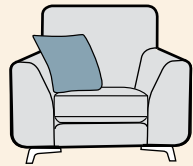

Chair

- Body, seat and back cushion
- One small scatter cushion