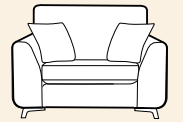

# standard back

Grand sofa  
H 950mm  
W 2280mm  
D 1000mm

3 seater sofa  
H 950mm  
W 2050mm  
D 1000mm

2 seater sofa  
H 950mm  
W 1850mm  
D 1000mm

Snuggler  
H 950mm  
W 1400mm  
D 1000mm

Chair  
H 950mm  
W 990mm  
D 1000mm  
Arm height 670mm

Chair arm height is 30mm lower than the sofa arm height

Swivel chair\*  
H 970mm  
W 640mm  
D 860mm

Legged Ottoman  
H 370mm  
W 990mm  
D 580mm

Storage stool  
H 410mm  
W 640mm  
D 580mm  
Supplied on glides

# pillow back

Grand sofa  
H 950mm  
W 2280mm  
D 1000mm

3 seater sofa  
H 950mm  
W 2050mm  
D 1000mm

2 seater sofa  
H 950mm  
W 1850mm  
D 1000mm

Snuggler  
H 950mm  
W 1400mm  
D 1000mm

Chair  
H 950mm  
W 990mm  
D 1000mm  
Arm height 670mm