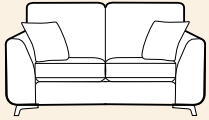

# standard back

Grand sofa  
H 950mm  
W 2280mm  
D 1000mm

3 seater sofa  
H 950mm  
W 2050mm  
D 1000mm

2 seater sofa  
H 950mm  
W 1850mm  
D 1000mm

Snuggler  
H 950mm  
W 1400mm  
D 1000mm

Chair  
H 950mm  
W 990mm  
D 1000mm  
Arm height 670mm

Chair arm height is 30mm lower than the sofa arm height

Swivel chair\*  
H 970mm  
W 640mm  
D 860mm

Legged Ottoman  
H 370mm  
W 990mm  
D 580mm

Storage stool  
H 410mm  
W 640mm  
D 580mm  
Supplied on glides

# pillow back

Grand sofa  
H 950mm  
W 2280mm  
D 1000mm

3 seater sofa  
H 950mm  
W 2050mm  
D 1000mm

2 seater sofa  
H 950mm  
W 1850mm  
D 1000mm

Snuggler  
H 950mm  
W 1400mm  
D 1000mm

Chair  
H 950mm  
W 990mm  
D 1000mm  
Arm height 670mm