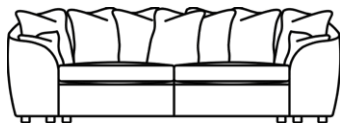

International Luxury

ANTIBES

Image: Antibes Grand Sofa Shown in Vauban Midlight, with 1 large scatter in Vauban Midlight, 4 large scatters in Garoupe Midlight, 2 large scatters in Carre Midlight Large scatters, and 2 small scatters in Eden Roc Midlight.

GRAND SOFA
91H x 264W x 110D cm