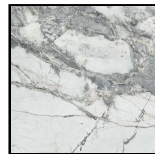

100cm x 100cm H 27cm
39,37" x 39,37" H 10,63"

ROUND ACCENT

45cm H 34cm
17,72" H 13,39"
56cm H 50cm
22,05" H 19,69"
56cm H 50cm
22,05" H 19,69"

FINISHINGS

Frame finishing

PEWTER

Top finishing

COFFEE

SMOKED OAK

CALACATTA GOLD

MARMO OROBICO

INVISIBLE GRAY