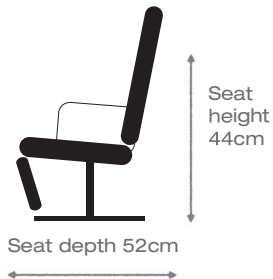

Azure recliner - 8951

himolla

- Two seat options - soft or medium
- Wide choice of leather colours / quality and fabric
- Three sizes of chair
- Five designs of base
- Reclines and swivels
- Integrated footrests
- Matching sofas available - *Azure 4080 / 81*
- Individually adjustable headrest
- Wooden base - *in beech 43*
- Upgrade your chair from manual to power - *optional extra*
Triple motor - Triple motor lift & rise Battery power pack option also available

15 different options. 1 price!

SMALL

W: 72 x D: 84 x H: 111 cm

MEDIUM

W: 72 x D: 86 x H: 113 cm

LARGE

W: 72 x D: 88 x H: 117 cm

For more detailed information and prices please contact your local stockist.