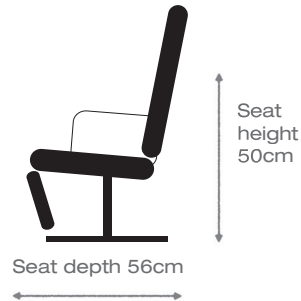

Azure recliner - 8951

himolla

- Two seat options - soft or medium
- Wide choice of leather colours / quality and fabric
- Three sizes of chair
- Five designs of base
- Reclines and swivels
- Integrated footrests
- Matching sofas available - *Azure 4080 / 81*
- Individually adjustable headrest
- Wooden base - *in beech 43*
- Upgrade your chair from manual to power - *optional extra*
Triple motor - Triple motor lift & rise Battery power pack option also available

15 different options. 1 price!

SMALL

W: 72 x D: 84 x H: 111 cm

MEDIUM

W: 72 x D: 86 x H: 113 cm

LARGE

W: 72 x D: 88 x H: 117 cm

For more detailed information and prices please contact your local stockist.