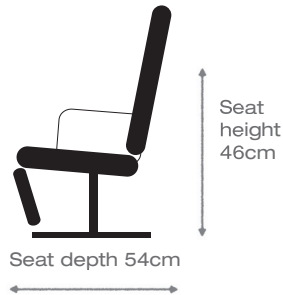

Azure recliner - 8951

himolla

- Two seat options - soft or medium
- Wide choice of leather colours / quality and fabric
- Three sizes of chair
- Five designs of base
- Reclines and swivels
- Integrated footrests
- Matching sofas available - *Azure 4080 / 81*
- Individually adjustable headrest
- Wooden base - *in beech 43*
- Upgrade your chair from manual to power - *optional extra*
Triple motor - Triple motor lift & rise Battery power pack option also available

15 different options. 1 price!

SMALL

W: 72 x D: 84 x H: 111 cm

MEDIUM

W: 72 x D: 86 x H: 113 cm

LARGE

W: 72 x D: 88 x H: 117 cm

For more detailed information and prices please contact your local stockist.