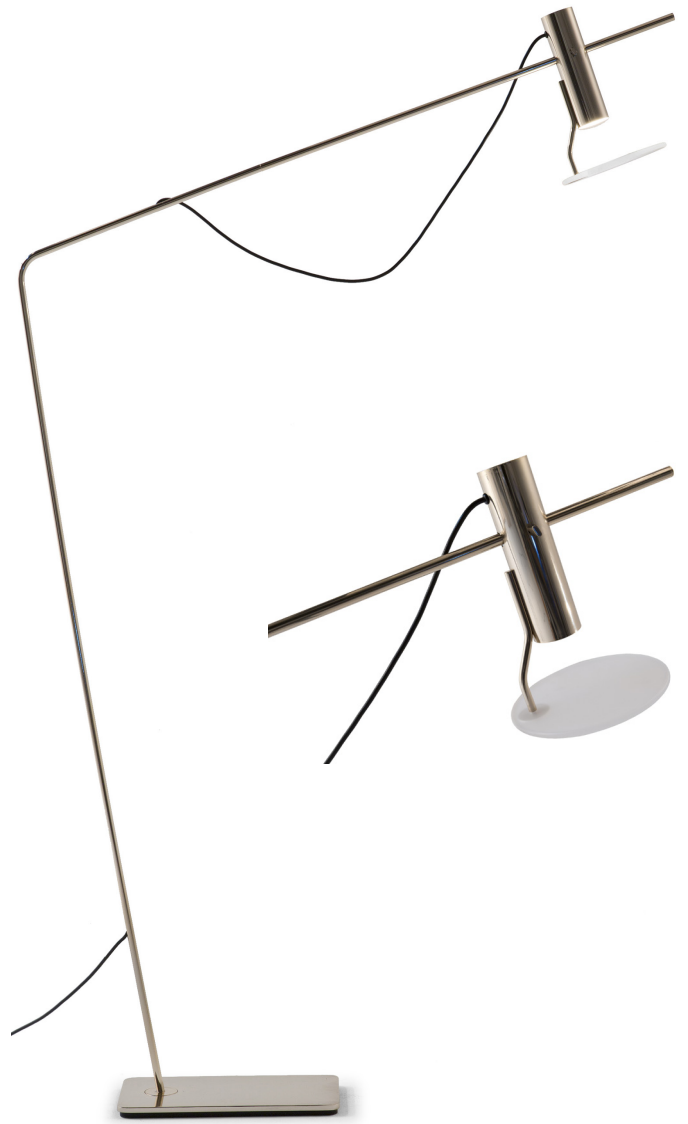

■ L514020

■ L514100

■ L514160

■ L514040

■ L514080

■ L514070

■ L514050

SCHEMATICS

STAND LAMP

H
H

13cm x 26cm H 141cm
5,12" x 10,24" H 55,51"

13cm x 29cm H 141cm
5,12" x 11,42" H 55,51"

TABLE LAMP

22cm x 27cm H 49cm
8,66" x 10,63" H 19,29"

Pendant

H
H

5cm x 26cm H 63cm
1,97" x 10,24" H 24,8"

Clip

8cm x 26cm H 109cm
3,15" x 10,24" H 42,91"

9cm x 26cm H 53cm
3,54" x 10,24" H 20,87"

FINISHINGS

Frame finishing

CHAMPAGNE

BLACK CHROME

MATT BLACK

Pink gold

Lampshade finishing

WHITE

CHAMPAGNE