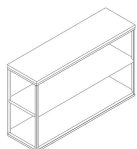

■ T100FM3

■ T100MY1

■ T100OX1

■ T100FMB

■ T100FD4

■ T100M00

SCHEMATICS

SQUARE CORNER

45cm x 45cm H 54cm
17,72" x 17,72" H 21,26"

SQUARE CENTRAL

90cm x 90cm H 34cm
35,43" x 35,43" H 13,39"

RECTANGULAR CONSOLE

27cm x 90cm H 56cm
10,63" x 35,43" H 22,05"

90cm x 27cm H 56cm
35,43" x 10,63" H 22,05"

ROUND CORNER

45cm x 45cm H 54cm
17,72" x 17,72" H 21,26"

45cm x 45cm H 56cm
17,72" x 17,72" H 22,05"

ROUND CENTRAL

100cm x 100cm H 34cm
39,37" x 39,37" H 13,39"

FINISHINGS

Frame finishing

ANTHRACITE