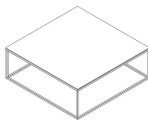

■ T100FM3

■ T100MY1

■ T100OX1

■ T100FMB

■ T100FD4

■ T100M00

SCHEMATICS

SQUARE CORNER

45cm x 45cm H 54cm
17,72" x 17,72" H 21,26"

SQUARE CENTRAL

90cm x 90cm H 34cm
35,43" x 35,43" H 13,39"

RECTANGULAR CONSOLE

27cm x 90cm H 56cm
10,63" x 35,43" H 22,05"

90cm x 27cm H 56cm
35,43" x 10,63" H 22,05"

ROUND CORNER

45cm x 45cm H 54cm
17,72" x 17,72" H 21,26"

45cm x 45cm H 56cm
17,72" x 17,72" H 22,05"

ROUND CENTRAL

100cm x 100cm H 34cm
39,37" x 39,37" H 13,39"

FINISHINGS

Frame finishing

ANTHRACITE