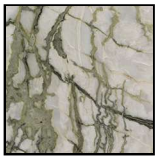

■ T18801X

■ T18801X

■ Detail

SCHEMATICS

RECTANGULAR FIXED

110cm x 210cm H 74cm  
43,31" x 82,68" H 29,13"

110cm x 250cm H 74cm  
43,31" x 98,43" H 29,13"

120cm x 300cm H 74cm  
47,24" x 118,11" H 29,13"

ROUND FIXED

150cm x 150cm H 74cm  
59,06" x 59,06" H 29,13"

FINISHINGS

Frame finishing

Glossy  
Champagne/Ash  
Wood Tobacco

GLOSSY BLACK  
CHROME -  
EUCALIPTO WOOD

Top finishing

Green Calacatta

Old stain