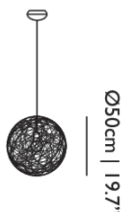

Random Light II / small

Dimensions

Ø50cm | 19.7"

Product

WIDTH 50cm | 19.7"

HEIGHT 50cm | 19.7"

DEPTH 50cm | 19.7"

DIAMETER 50cm | 19.7"