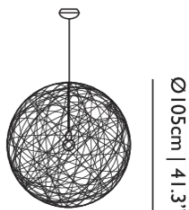

Product

WIDTH 105cm | 41.3"
HEIGHT 105cm | 41.3"
DEPTH 105cm | 41.3"
DIAMETER 105cm | 41.3"
WEIGHT NETTO 2.5kg | 5.51lbs

Packaging

WIDTH 110cm | 43.3"
HEIGHT 110cm | 43.3"
CUBAGE 1.33m³ | 47ft³
LENGTH 110cm | 43.3"
WEIGHT 13.5kg | 29.76lbs