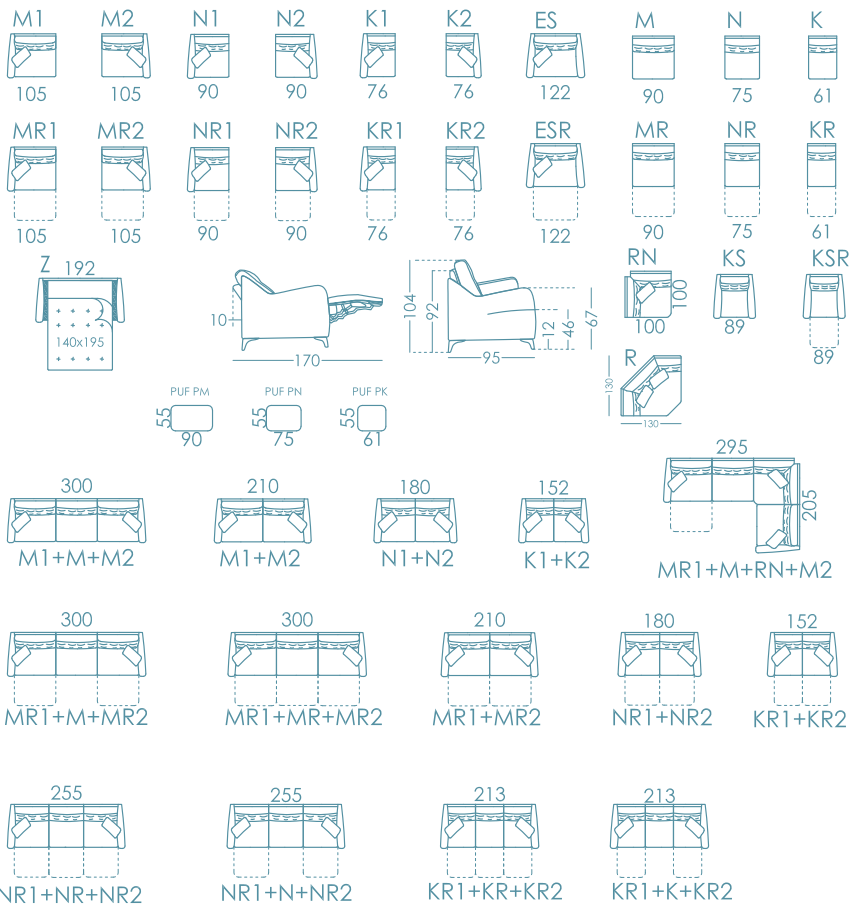

AVALON

THE MOST
COMFORTABLE
SOFA IN
THE WORLD

AVALON

CROQUIS
SCHEMATICS

made in
Spain
in green

www.fama.es