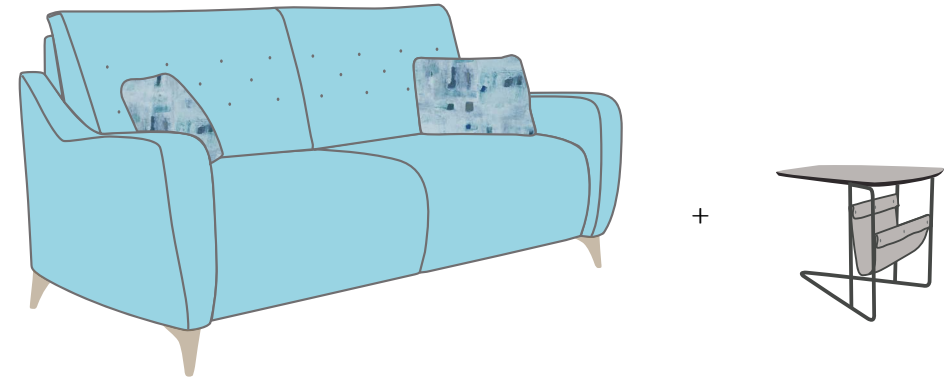

6. EXTRA-COSY BACK CUSHION.

Innovative construction with ergonomic padded back that embraces you as if you were between clouds. You haven't tried a comfort like this.

7. FLEXITOP BACKREST SYSTEM

Special design on top of the flexible backrest that offers exceptional comfort and avoids headache.

8. WALL SAVER RECLINER. IT ONLY TAKES 10 CM FULLY OPEN.

It needs only 10 cm of separation from the wall to open to the maximum.

9. HIGH LEGS, DESIGNED FOR THE VACUUM CLEANER ROBOT.

Ash legs with contemporary design, high enough for the robot vacuum cleaner robots to pass underneath without any problem.

10. DESIGN LOMBAIRE ERGONOMIQUE.

It doesn't matter what height you have, the design of the lumbar area adapts perfectly to the kidneys of all kinds of users.

11. MOTORIZED RECLINER 5 YEARS-WARRANTY.

The motorisation allows you to open and close the recliner without effort and stop at the position you want. Frame and suspension, guarantee for life. 5 years-warranty for mechanism and motor.

12. EXTRA-SENSITIVE HIDDEN TOUCH BUTTONS.

So that no one knows that it is a recliner, the touch buttons moves with you, always close to you. Nobody knows it is a recliner. You haven't tried a comfort like this.

AVALON

Vintage design with its own personality. It doesn't seem like a relax.

Additional table, designed to be placed in the position you want.