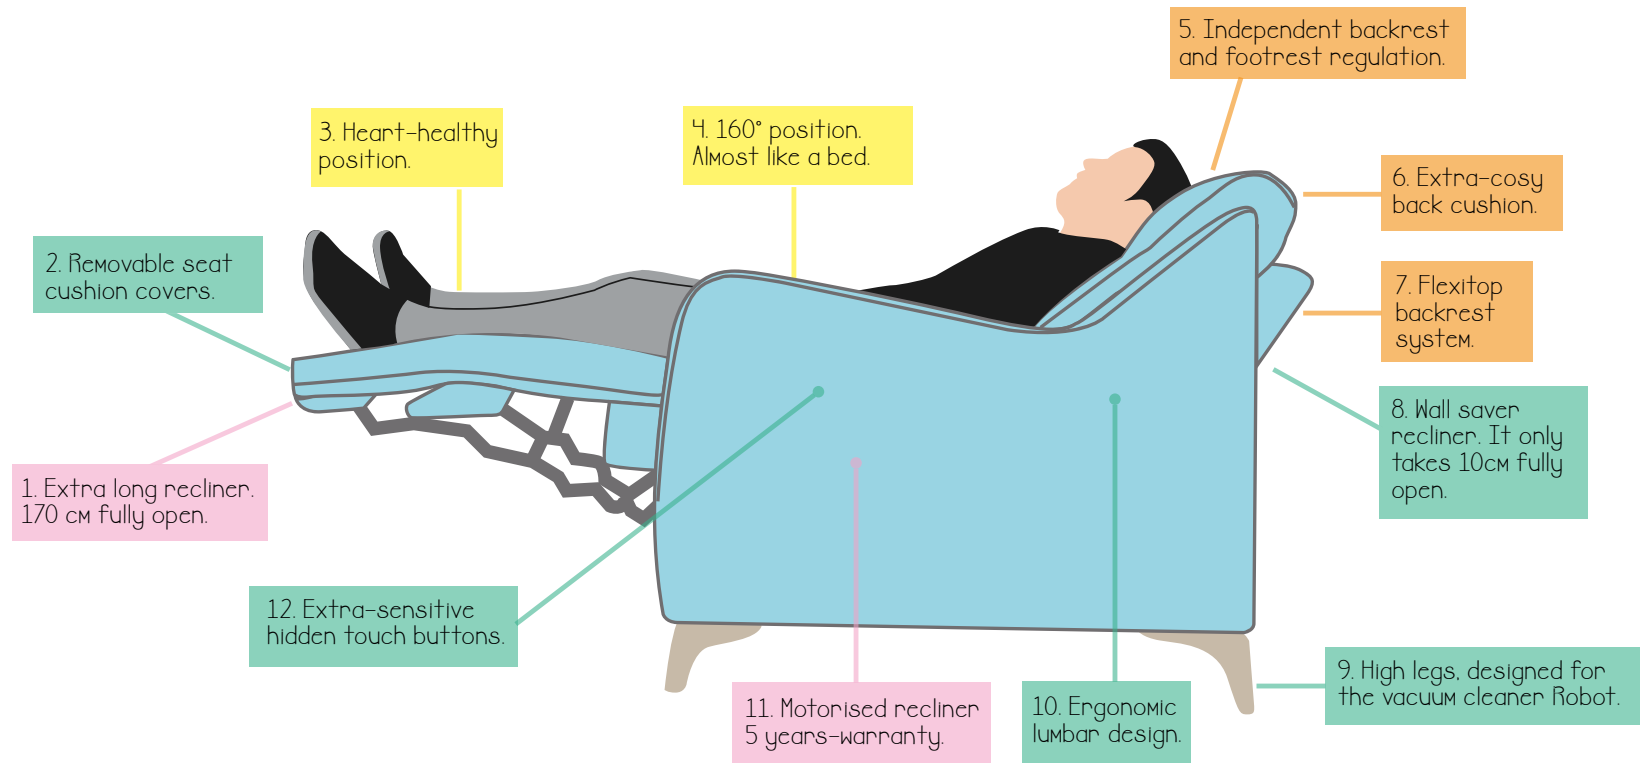

AVALON

THE MOST COMFORTABLE SOFA IN THE WORLD

1. EXTRA LONG RECLINER. 170 CM FULLY OPEN.

It is the longest and most comfortable relax on the market worldwide.

2. REMOVABLE SEAT CUSHION COVERS.

Exclusive system to avoid creases, with 4 fastening zips and side velcro to tighten the upholstery.

New recliner opening and closing system with different routes. Once it is fully reclined, you can adjust the backrest without lowering the feet, obtaining the ideal position to watch television without headrests cushions or extra mechanisms.

Possibility of independent headrest-backrest regulation without lowering the footrest.

AVALON is a new reclining modular sofa which runs out from the conventional design of sofas with a low folding back. Contrary to the majority trends imposed by the market, we wanted to create a generously sized backrest that we equipped with a new button effect inspired by the diamond-shaped buttoned backs of the 70s. This backrest, along with the design of

the arms and the 12 cm leg, make Avalon a different model with a great personality. But perhaps its main feature is the comfort; it is difficult, if not impossible, to find a relax sofa in the market that offers greater comfort than Avalon, comfortable both for very tall people and for shorter people. With the reclining mechanism open, it almost becomes a large bed.