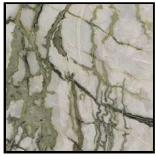

■ T18801X

■ T18801X

■ Detail

SCHEMATICS

RECTANGULAR FIXED

110cm x 210cm H 74cm
43,31" x 82,68" H 29,13"

110cm x 250cm H 74cm
43,31" x 98,43" H 29,13"

120cm x 300cm H 74cm
47,24" x 118,11" H 29,13"

ROUND FIXED

150cm x 150cm H 74cm
59,06" x 59,06" H 29,13"

FINISHINGS

Frame finishing

Glossy
Champagne/Ash
Wood Tobacco

GLOSSY BLACK
CHROME -
EUCALIPTO WOOD

Top finishing

Green Calacatta

Old stain