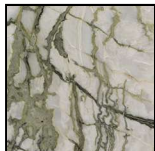

Redondo Accent

47cm x 47cm H 51cm
18,5" x 18,5" H 20,08"

47cm x 47cm H 52cm
18,5" x 18,5" H 20,47"

FINISHINGS

Frame finishing

Glossy
Champagne/Ash
Wood Tobacco

GLOSSY BLACK
CHROME -
EUCALIPTO WOOD

Top finishing

GLOSSY GREEN

Green Calacatta

Old stain

eucalyptus