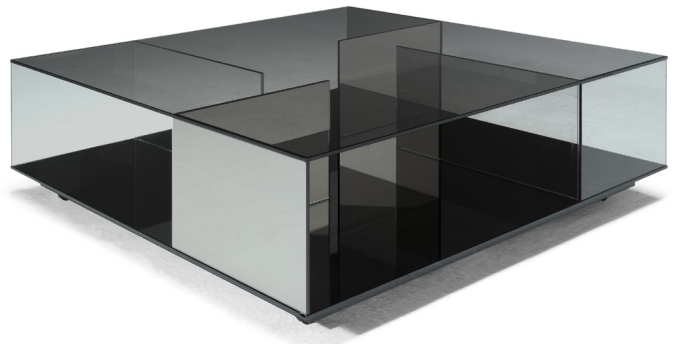

■ T140VX1

■ T140V01

■ T140VM4

■ T140V04

■ T140VX3

■ T140V03

ALL PICTURES SHOWN ARE FOR ILLUSTRATIVE PURPOSE ONLY. ACTUAL PRODUCT MAY VARY DUE TO PRODUCT ENHANCEMENT.

SCHEMATICS

SQUARE CORNER

60cm x 60cm H 70cm
23,62" x 23,62" H 27,56"

SQUARE CENTRAL

100cm x 100cm H 34cm
39,37" x 39,37" H 13,39"

RECTANGULAR CENTRAL

85cm x 125cm H 34cm
33,46" x 49,21" H 13,39"

FINISHINGS

Frame finishing

BRONZE

SMOKE

TRANSPARENT