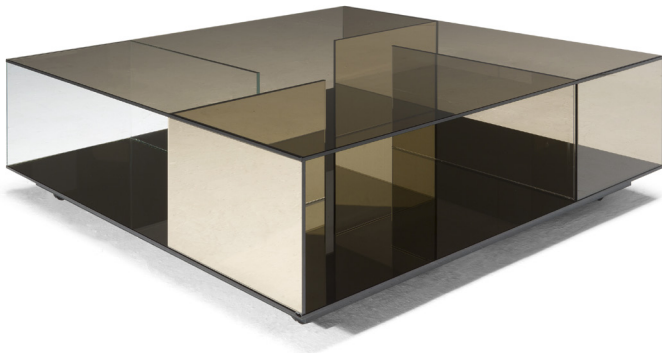

■ T140VX1

■ T140V01

■ T140VM4

■ T140V04

■ T140VX3

■ T140V03

ALL PICTURES SHOWN ARE FOR ILLUSTRATIVE PURPOSE ONLY. ACTUAL PRODUCT MAY VARY DUE TO PRODUCT ENHANCEMENT.

SCHEMATICS

SQUARE CORNER

60cm x 60cm H 70cm
23,62" x 23,62" H 27,56"

SQUARE CENTRAL

100cm x 100cm H 34cm
39,37" x 39,37" H 13,39"

RECTANGULAR CENTRAL

85cm x 125cm H 34cm
33,46" x 49,21" H 13,39"

FINISHINGS

Frame finishing

BRONZE

SMOKE

TRANSPARENT