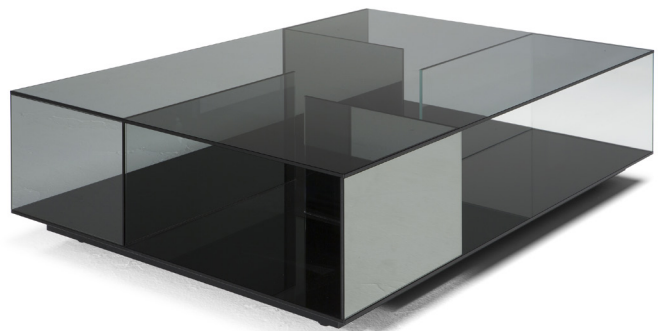

■ T140VX1

■ T140V01

■ T140VM4

■ T140V04

■ T140VX3

■ T140V03

ALL PICTURES SHOWN ARE FOR ILLUSTRATIVE PURPOSE ONLY. ACTUAL PRODUCT MAY VARY DUE TO PRODUCT ENHANCEMENT.

SCHEMATICS

SQUARE CORNER

60cm x 60cm H 70cm
23,62" x 23,62" H 27,56"

SQUARE CENTRAL

100cm x 100cm H 34cm
39,37" x 39,37" H 13,39"

RECTANGULAR CENTRAL

85cm x 125cm H 34cm
33,46" x 49,21" H 13,39"

FINISHINGS

Frame finishing

BRONZE

SMOKE

TRANSPARENT