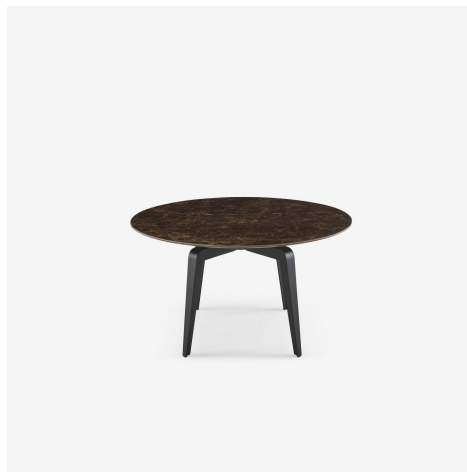

ODESSA

Designer

Mauro Lipparini

Technical characteristics

Dining table with base in folded lacquered steel. WOODEN TOPS : in matt varnished solid European walnut blockboard or natural solid oak, thickness 40 mm, with streamlined edges.

CERAMIC STONEWARE TOPS: round table Ø 130 and oval tables 198 and 240 - 6 mm thick full body ceramic stoneware (white marble-effect or Marquinia) glued onto an 10 mm thick sheet of glass (total thickness 16 mm); for round table Ø 148 - 6 mm thick full body white marble-effect ceramic stoneware glued onto an 10 mm thick sheet of glass (total thickness 16 mm). CERAMIC STONEWARE TOPS (for rectangular tables) : in 6 mm thick full body ceramic stoneware (metallic anthracite, white marble-effect, white, Emperador or Marquinia) glued onto a 12 mm thick black or white MDF set back slightly (25 mm) from the edge of the top & screwed to a steel support set back 7 cm from the edge of the top. MARBLE TOPS (round table Ø 130 cm only) : 20 mm thick Carrara marble.

More information on

www.ligne-roset.com

© Ligne Roset 2023

PRODUCTS

ROUND DINING TABLE BLACK LACQUERED BASE

DIMENSIONS

Height 740 mm
Diameter 1300 mm

ROUND DINING TABLE BLACK LACQUERED BASE

DIMENSIONS

Height 740 mm
Diameter 1300 mm

ROUND DINING TABLE BLACK LACQUERED BASE

DIMENSIONS

Height 740 mm
Diameter 1300 mm

ROUND DINING TABLE WHITE LACQUERED BASE

DIMENSIONS

Height 740 mm
Diameter 1300 mm