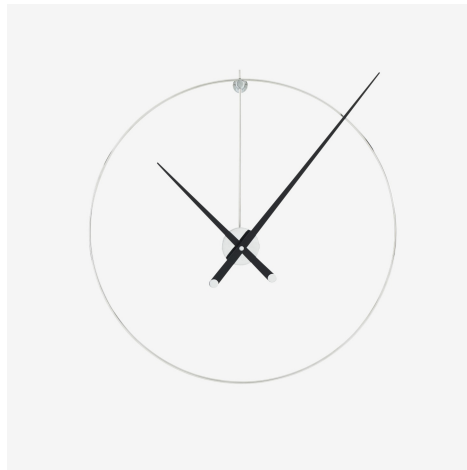

PIK

Designer

José Maria Reina

Technical characteristics

The PIK clock demonstrates that immoderation and lightness, along with elegance and functionality, can blend together perfectly. - Wall clock with chromed face and hands in black-lacquered walnut. The overall diameter of the clock is 85 cm. Supplied with 1 x 1.5 V AA battery. - Wall clock made from clear varnished polished brass with walnut handles. Overall dimensions of clock are 88 cm. Supplied with 1 x AA 1.5V battery.

More information on

www.ligne-roset.com

© Ligne Roset 2023

PRODUCTS

CLOCK CHROME

DIMENSIONS

Depth 130 mm

Diameter 700 mm