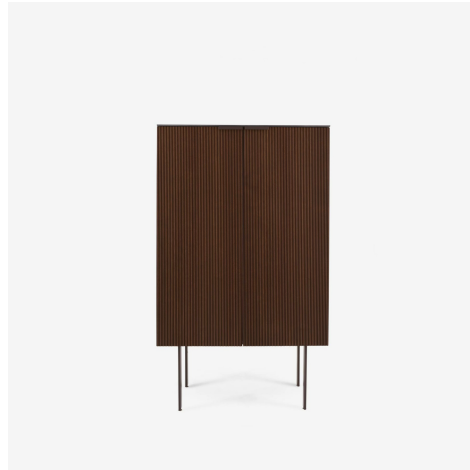

SELVANS

Designer

Christian Werner

Technical characteristics

THE CONCEPT From Christian Werner, designer of the EVERYWHERE range of storage, now comes SELVANS, which is characterised by the use of grooved dark-stained walnut veneer on its fronts and sides. The width of the channels is 4 mm both at the top and in the hollow.

The depth of the grooving is around 3.5 mm. CONSTRUCTION & FINISH

Internal chest, handle and base finished in Chocolat lacquer. Fronts and sides in grooved dark walnut. Top in ceramic stoneware.

More information on

www.ligne-roset.com

© Ligne Roset 2023

PRODUCTS

CUPBOARD WITH DOORS C 65

HALLWAY UNIT HANGING + SHOE STORAGE

DIMENSIONS

Height 1528 mm

Width 900 mm

Depth 450 mm

HALLWAY UNIT HANGING + SHOE STORAGE

DIMENSIONS

Height 1528 mm

Width 900 mm

Depth 450 mm

BAR UNIT

DIMENSIONS

Height 1528 mm

Width 900 mm

Depth 450 mm